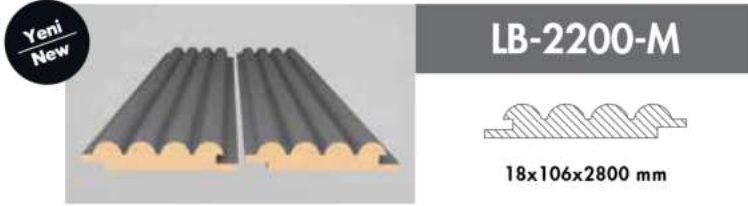

DUVAR KAPLAMA VE DEKORASYON PROFİLLERİ

WALL AND DECORATION PROFILES

**AKUSTİK/
ACOUSTIC**

* LB-3771 ile LB-3771-Y arasındaki tek fark profillerin birleşim noktalarıdır. Kavisli alanlarda kanal yapısının esnekliği sebebi ile LB-3771 kullanımı tavsiye edilir. Düz yüzeylerde ise LB-3771-Y ürününün kullanımı önerilmektedir.

* The only difference between LB-3771 and LB-3771-Y is in the joint points of the profiles. Due to the flexibility of the channel structure in curved areas, the use of LB-3771 is recommended. For flat surfaces, the LB-3771-Y product is suggested.