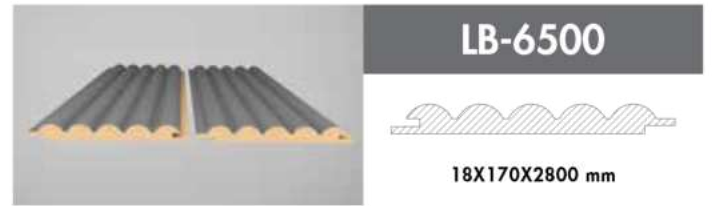

DUVAR KAPLAMA VE DEKORASYON PROFİLLERİ

WALL AND DECORATION PROFILES

**AKUSTİK/
ACOUSTIC**

* LB-3771 ile LB-3771-Y arasındaki tek fark profillerin birleşim noktalarıdır. Kavisli alanlarda kanal yapısının esnekliği sebebi ile LB-3771 kullanımı tavsiye edilir. Düz yüzeylerde ise LB-3771-Y ürününün kullanımı önerilmektedir.

* The only difference between LB-3771 and LB-3771-Y is in the joint points of the profiles. Due to the flexibility of the channel structure in curved areas, the use of LB-3771 is recommended. For flat surfaces, the LB-3771-Y product is suggested.