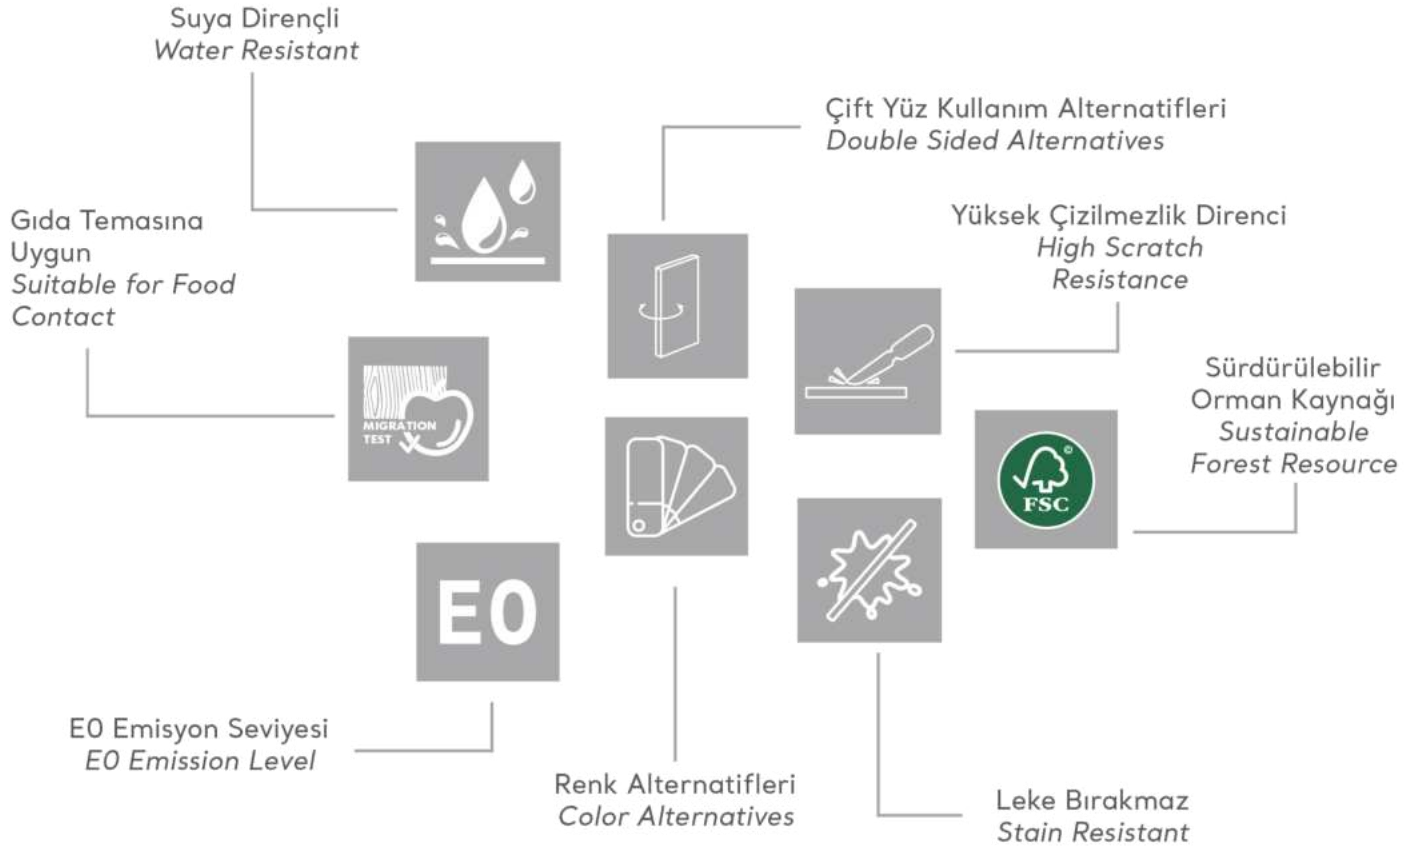

ÜRÜN PRODUCT	KALINLIK (mm) THICKNESS (mm)	ÖLÇÜ (mm) MEASUREMENT (mm)
COMPACT LAM	12	2100X2440 (mm) Çift Yüz/Double Faced

COMPACT LAM RENKLER

COMPACT LAM COLORS

1. Grup

Müşteri talebine istinaden FSC üretimi gerçekleştirilmektedir.
FSC production is carried out in accordance with customer requests.