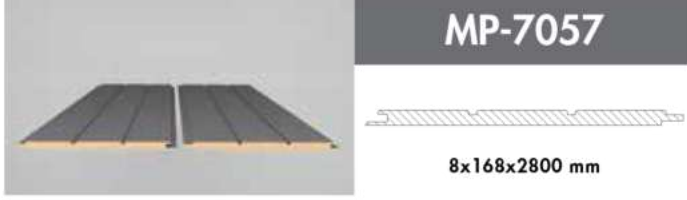

DUVAR KAPLAMA VE DEKORASYON PROFİLLERİ

WALL AND DECORATION PROFILES

**AKUSTİK/
ACOUSTIC**

* LB-3771 ile LB-3771-Y arasındaki tek fark profillerin birleşim noktalarıdır. Kavisli alanlarda kanal yapısının esnekliği sebebi ile LB-3771 kullanımı tavsiye edilir. Düz yüzeylerde ise LB-3771-Y ürününün kullanımı önerilmektedir.

* The only difference between LB-3771 and LB-3771-Y is in the joint points of the profiles. Due to the flexibility of the channel structure in curved areas, the use of LB-3771 is recommended. For flat surfaces, the LB-3771-Y product is suggested.