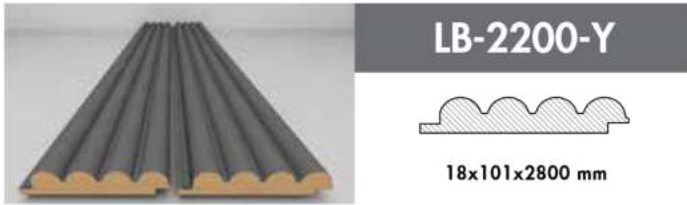

DUVAR KAPLAMA VE DEKORASYON PROFİLLERİ

WALL AND DECORATION PROFILES

**AKUSTİK/
ACOUSTIC**

* LB-3771 ile LB-3771-Y arasındaki tek fark profillerin birleşim noktalarıdır. Kavisli alanlarda kanal yapısının esnekliği sebebi ile LB-3771 kullanımı tavsiye edilir. Düz yüzeylerde ise LB-3771-Y ürününün kullanımı önerilmektedir.

* The only difference between LB-3771 and LB-3771-Y is in the joint points of the profiles. Due to the flexibility of the channel structure in curved areas, the use of LB-3771 is recommended. For flat surfaces, the LB-3771-Y product is suggested.