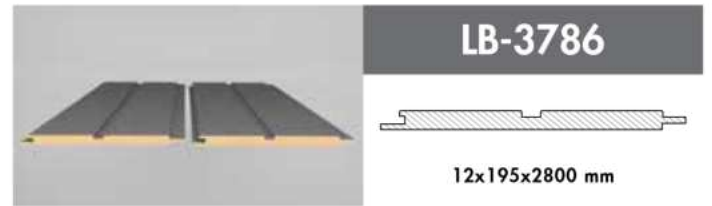

DUVAR KAPLAMA VE DEKORASYON PROFİLLERİ

WALL AND DECORATION PROFILES

**AKUSTİK/
ACOUSTIC**

* LB-3771 ile LB-3771-Y arasındaki tek fark profillerin birleşim noktalarıdır. Kavisli alanlarda kanal yapısının esnekliği sebebi ile LB-3771 kullanımı tavsiye edilir. Düz yüzeylerde ise LB-3771-Y ürününün kullanımı önerilmektedir.

* The only difference between LB-3771 and LB-3771-Y is in the joint points of the profiles. Due to the flexibility of the channel structure in curved areas, the use of LB-3771 is recommended. For flat surfaces, the LB-3771-Y product is suggested.