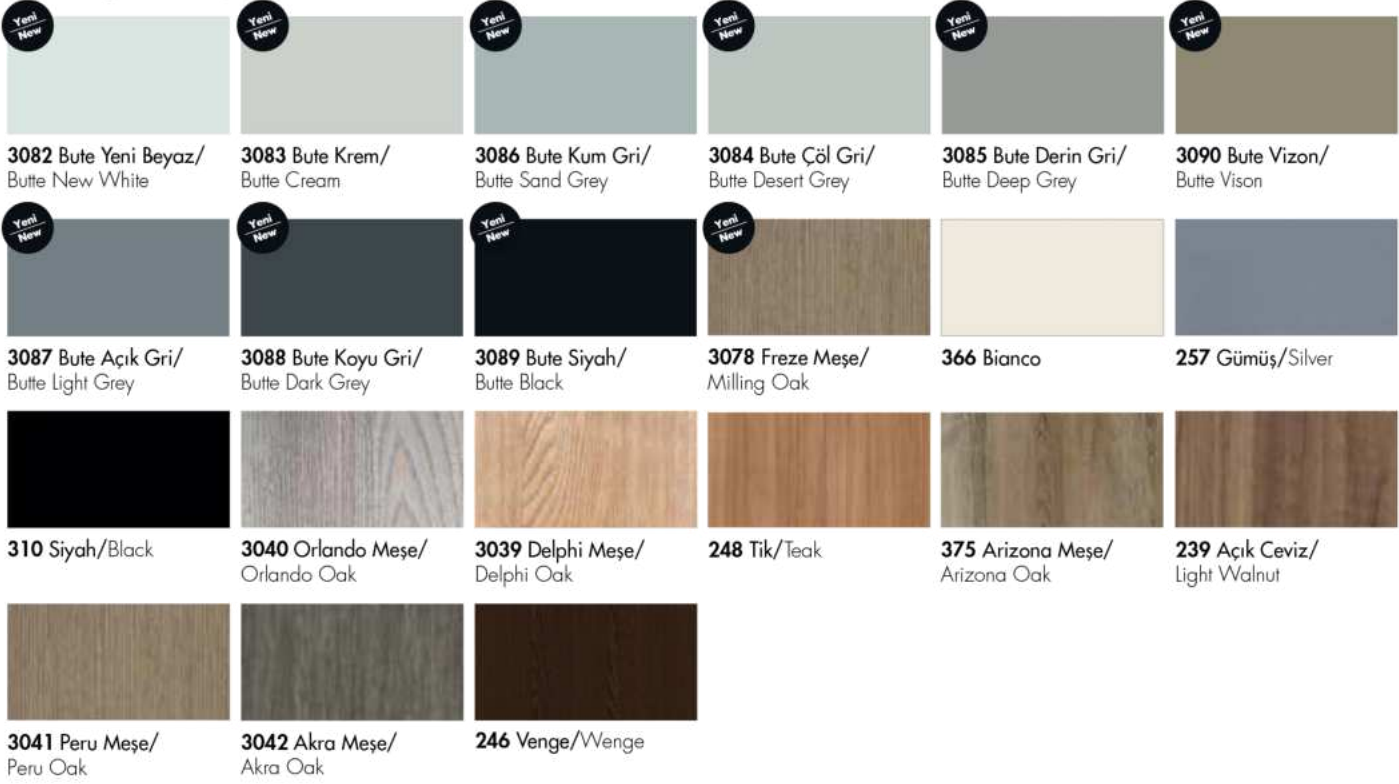

DUVAR VE DEKORASYON PROFİLLERİ RENKLER

WALL AND DECORATION PROFILES COLORS

Beyaz Boyanabilir/White Paintable

1. Grup / Group