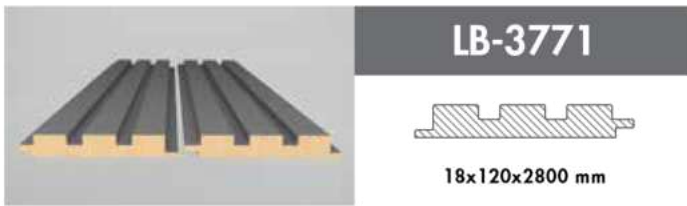

DUVAR KAPLAMA VE DEKORASYON PROFİLLERİ

WALL AND DECORATION PROFILES

**AKUSTİK/
ACOUSTIC**

* LB-3771 ile LB-3771-Y arasındaki tek fark profillerin birleşim noktalarıdır. Kavisli alanlarda kanal yapısının esnekliği sebebi ile LB-3771 kullanımı tavsiye edilir. Düz yüzeylerde ise LB-3771-Y ürününün kullanımı önerilmektedir.

* The only difference between LB-3771 and LB-3771-Y is in the joint points of the profiles. Due to the flexibility of the channel structure in curved areas, the use of LB-3771 is recommended. For flat surfaces, the LB-3771-Y product is suggested.