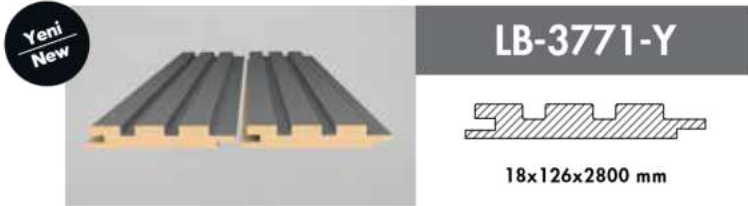

DUVAR KAPLAMA VE DEKORASYON PROFİLLERİ

WALL AND DECORATION PROFILES

**AKUSTİK/
ACOUSTIC**

* LB-3771 ile LB-3771-Y arasındaki tek fark profillerin birleşim noktalarıdır. Kavisli alanlarda kanal yapısının esnekliği sebebi ile LB-3771 kullanımı tavsiye edilir. Düz yüzeylerde ise LB-3771-Y ürününün kullanımı önerilmektedir.

* The only difference between LB-3771 and LB-3771-Y is in the joint points of the profiles. Due to the flexibility of the channel structure in curved areas, the use of LB-3771 is recommended. For flat surfaces, the LB-3771-Y product is suggested.