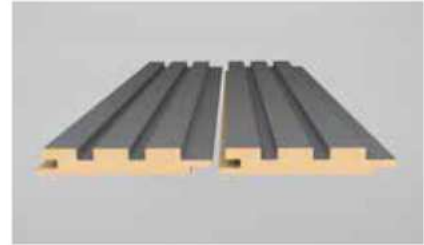

The design profile is being reshaped!

Remove boundaries in designs with AGT Profile Series. You can use it at your furnitures and decorations. Thanks to its wide decor and patterns, it allows you create unique places.

LB-3771-Y