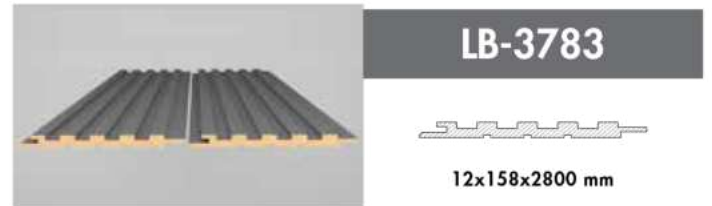

DUVAR KAPLAMA VE DEKORASYON PROFİLLERİ

WALL AND DECORATION PROFILES

**AKUSTİK/
ACOUSTIC**

* LB-3771 ile LB-3771-Y arasındaki tek fark profillerin birleşim noktalarıdır. Kavisli alanlarda kanal yapısının esnekliği sebebi ile LB-3771 kullanımı tavsiye edilir. Düz yüzeylerde ise LB-3771-Y ürününün kullanımı önerilmektedir.

* The only difference between LB-3771 and LB-3771-Y is in the joint points of the profiles. Due to the flexibility of the channel structure in curved areas, the use of LB-3771 is recommended. For flat surfaces, the LB-3771-Y product is suggested.