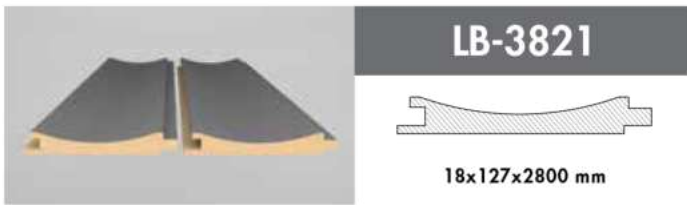

DUVAR KAPLAMA VE DEKORASYON PROFİLLERİ

WALL AND DECORATION PROFILES

**AKUSTİK/
ACOUSTIC**

* LB-3771 ile LB-3771-Y arasındaki tek fark profillerin birleşim noktalarıdır. Kavisli alanlarda kanal yapısının esnekliği sebebi ile LB-3771 kullanımı tavsiye edilir. Düz yüzeylerde ise LB-3771-Y ürününün kullanımı önerilmektedir.

* The only difference between LB-3771 and LB-3771-Y is in the joint points of the profiles. Due to the flexibility of the channel structure in curved areas, the use of LB-3771 is recommended. For flat surfaces, the LB-3771-Y product is suggested.