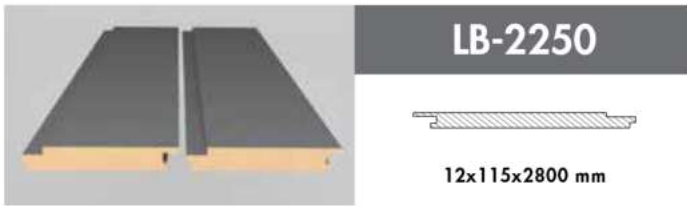

DUVAR KAPLAMA VE DEKORASYON PROFİLLERİ

WALL AND DECORATION PROFILES

**AKUSTİK/
ACOUSTIC**

* LB-3771 ile LB-3771-Y arasındaki tek fark profillerin birleşim noktalarıdır. Kavisli alanlarda kanal yapısının esnekliği sebebi ile LB-3771 kullanımı tavsiye edilir. Düz yüzeylerde ise LB-3771-Y ürününün kullanımı önerilmektedir.

* The only difference between LB-3771 and LB-3771-Y is in the joint points of the profiles. Due to the flexibility of the channel structure in curved areas, the use of LB-3771 is recommended. For flat surfaces, the LB-3771-Y product is suggested.