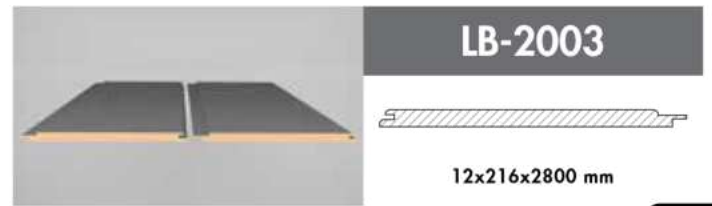

DUVAR KAPLAMA VE DEKORASYON PROFİLLERİ

WALL AND DECORATION PROFILES

**AKUSTİK/
ACOUSTIC**

* LB-3771 ile LB-3771-Y arasındaki tek fark profillerin birleşim noktalarıdır. Kavisli alanlarda kanal yapısının esnekliği sebebi ile LB-3771 kullanımı tavsiye edilir. Düz yüzeylerde ise LB-3771-Y ürününün kullanımı önerilmektedir.

* The only difference between LB-3771 and LB-3771-Y is in the joint points of the profiles. Due to the flexibility of the channel structure in curved areas, the use of LB-3771 is recommended. For flat surfaces, the LB-3771-Y product is suggested.